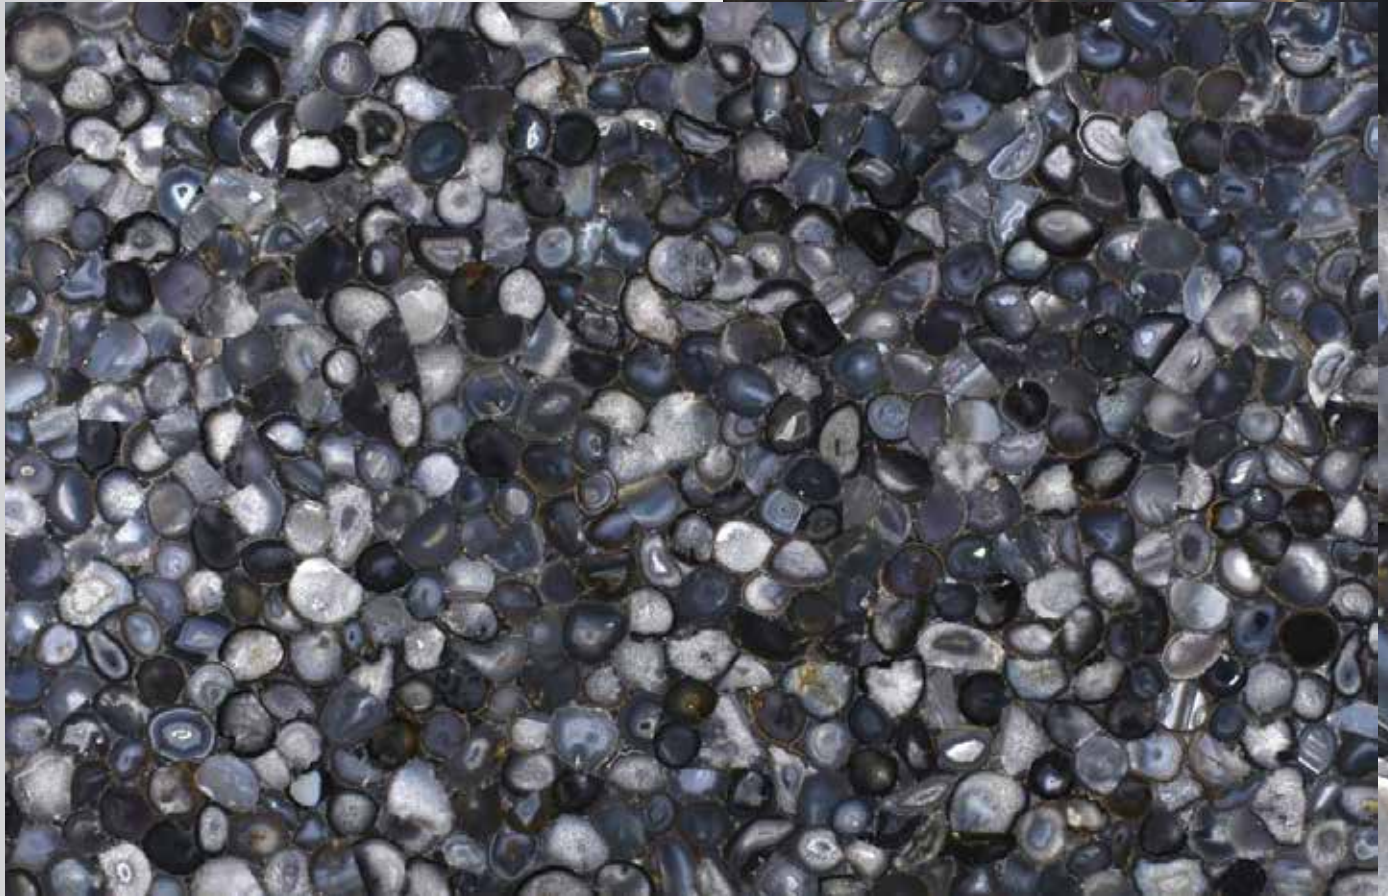

# Amethyst

SLAB BACKLIT

CLOSE UP BACKLIT

SLAB

*Agate  
Antique  
Blue*

CLOSE UP

SLAB BACKLIT

Agate  
Antique  
Blue

CLOSE UP BACKLIT

SLAB

Agate  
Antique  
Blue  
Jumbo

CLOSE UP

SLAB BACKLIT

Agate  
Antique  
Blue  
Jumbo

CLOSE UP BACKLIT

Agate  
Black

SLAB

*Agate  
Black  
Jumbo*

SLAB

*Agate  
Blue*

SLAB

SLAB

Agate  
Earth

CLOSE UP

# Ivory Crystal

**SLAB**

**SLAB BACKLIT**

*Jasper*

SLAB

SLAB

*Mosaic  
Cielo  
Crystal*

CLOSE UP